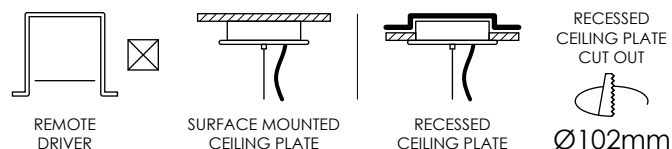

AMBIENT RING IP67

PENDANT

ART IMITATING LIGHT
DEAN PHILLIPS

DESIGN FEATURES

- Suitable for outdoor use
- High protection rating of IP67
- Minimalist design aesthetic
- Available in powder coat finishes
- Adjustable suspension height
- Colour changing RGB and RGB+W options available
- Custom central ceiling plate optional for concentric chandelier