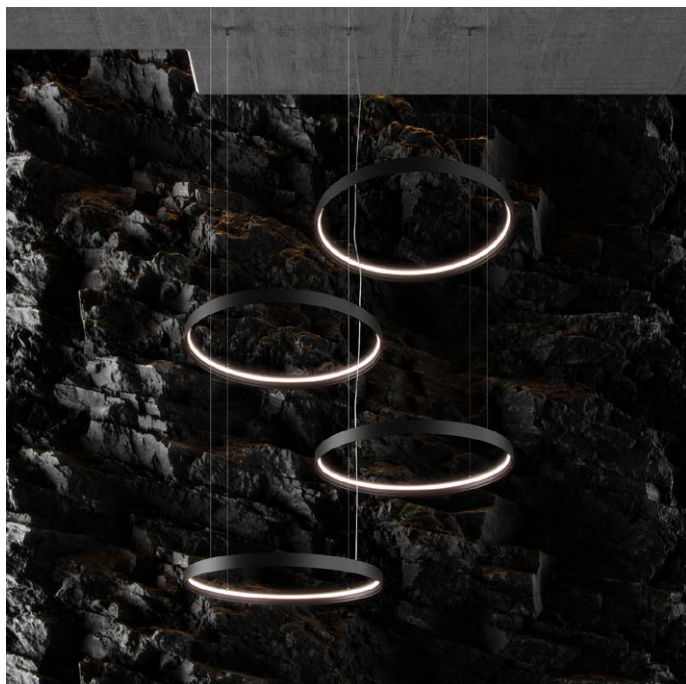

AMBIENT RING IP67

PENDANT

ART IMITATING LIGHT
DEAN PHILLIPS

DESIGN FEATURES

- Suitable for outdoor use
- High protection rating of IP67
- Minimalist design aesthetic
- Available in powder coat finishes
- Adjustable suspension height
- Colour changing RGB and RGB+W options available
- Custom central ceiling plate optional for concentric chandelier

LAMP

SR LM10 FLEXIBLE SILICONE LED

OUTPUT

SIZE	WHITE	RGB	RGB+W
920:	34W / 2834 lm	35W / 799 lm	38W / 1471 lm
1172:	43W / 3624 lm	43W / 1022 lm	49W / 1881 lm
1366:	51W / 4233 lm	51W / 1194 lm	57W / 2197 lm
1557:	58W / 4832 lm	58W / 1363 lm	65W / 2508 lm
1780:	66W / 5533 lm	66W / 1560 lm	75W / 2871 lm

RAW LAMP FLUX @ 4K AND ALL CHANNELS

NOTE

CUSTOM COLOURS AVAILABLE WITH SET UP FEE

OPTIONS

- SIZE:** Ø920 / Ø1172 / Ø1366 / Ø1557 / Ø1780
- FINISH INTERIOR:** White / Black / Bronze / Silver / Gold
- FINISH EXTERIOR:** White / Black / Bronze / Silver / Gold
- CEILING PLATE FINISH:** White / Black
- CEILING PLATE TYPE:** Surface Mounted / Recessed
- SUSPENSION TYPE:** 2m Wire / 4m Wire
- LED:** DPAL20 / DPAL60
- COLOUR TEMP:** 2700K / 3000K / 4000K / RGB / RGB+W
- DIMMING:** Non Dim / DALI Dim / DMX Decoder