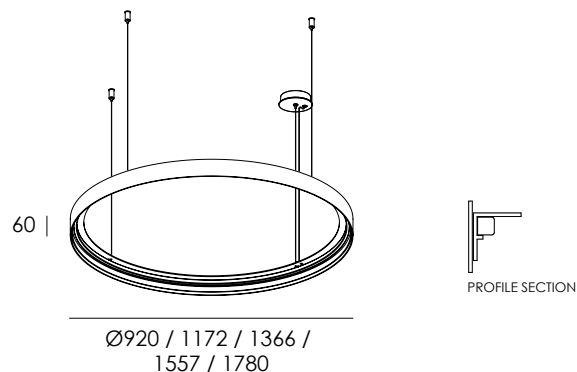

AMBIENT RING IP67

PENDANT

ART IMITATING LIGHT
DEAN PHILLIPS

DESIGN FEATURES

- Suitable for outdoor use
- High protection rating of IP67
- Minimalist design aesthetic
- Available in powder coat finishes
- Adjustable suspension height
- Colour changing RGB and RGB+W options available
- Custom central ceiling plate optional for concentric chandelier

INSTALLATION FEATURES

- Australian designed and made
- 5 year product warranty
- 10 year extended warranty optional
- Easy install ceiling plate

SPECIFICATIONS

MATERIAL

ALUMINIUM / SILICONE

FINISH

POWDER COAT

LAMP

SR LM10 FLEXIBLE SILICONE LED

OUTPUT

SIZE	WHITE	RGB	RGB+W
920:	34W / 2834 lm	35W / 799 lm	38W / 1471 lm
1172:	43W / 3624 lm	43W / 1022 lm	49W / 1881 lm
1366:	51W / 4233 lm	51W / 1194 lm	57W / 2197 lm
1557:	58W / 4832 lm	58W / 1363 lm	65W / 2508 lm
1780:	66W / 5533 lm	66W / 1560 lm	75W / 2871 lm

RAW LAMP FLUX @ 4K AND ALL CHANNELS

NOTE

CUSTOM COLOURS AVAILABLE WITH SET UP FEE

OPTIONS

1. **SIZE:** Ø920 / Ø1172 / Ø1366 / Ø1557 / Ø1780
2. **FINISH INTERIOR:** White / Black / Bronze / Silver / Gold
3. **FINISH EXTERIOR:** White / Black / Bronze / Silver / Gold
4. **CEILING PLATE FINISH:** White / Black
5. **CEILING PLATE TYPE:** Surface Mounted / Recessed
6. **SUSPENSION TYPE:** 2m Wire / 4m Wire
7. **LED:** DPAL20 / DPAL60
8. **COLOUR TEMP:** 2700K / 3000K / 4000K / RGB / RGB+W
9. **DIMMING:** Non Dim / DALI Dim / DMX Decoder

PROJECT:

TYPE NO.:

QTY:

REV: 23/06/22

DEANPHILLIPS.COM.AU