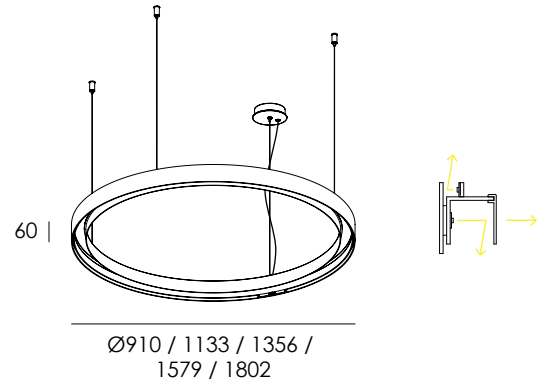

AMBIENT RING TWO

PENDANT

ART IMITATING LIGHT
DEAN PHILLIPS

IP22

DESIGN FEATURES

- Minimalist design aesthetic
- Available in powder coat finishes
- Available in multiple outputs
- Adjustable suspension height
- Custom central ceiling plate optional for concentric chandelier

FINISH

POWDER COAT

LAMP

DPAL 24V FLEXIBLE LED TAPE

OUTPUT

SIZE	DPAL20	DPAL60
910:	40W / 2912 lm	91W / 6317 lm
1133:	50W / 3640 lm	114W / 7896 lm
1356:	60W / 4368 lm	137W / 9475 lm
1579:	70W / 5096 lm	160W / 11054 lm
1802:	80W / 5824 lm	183W / 12634 lm

RAW LAMP FLUX

NOTE

CUSTOM COLOURS AVAILABLE WITH SET UP FEE

OPTIONS

SIZE:	Ø910 / Ø1133 / Ø1356 / Ø1579 / Ø1802
FINISH INTERIOR:	White / Black / Bronze / Silver / Gold
FINISH EXTERIOR:	White / Black / Bronze / Silver / Gold
CEILING PLATE FINISH:	White / Black
CEILING PLATE TYPE:	Surface Mounted / Recessed
SUSPENSION TYPE:	2m Wire / 4m Wire
LED:	DPAL20 / DPAL60
COLOUR TEMP:	2700K / 3000K / 4000K
DIMMING:	Non Dim / DALI Dim