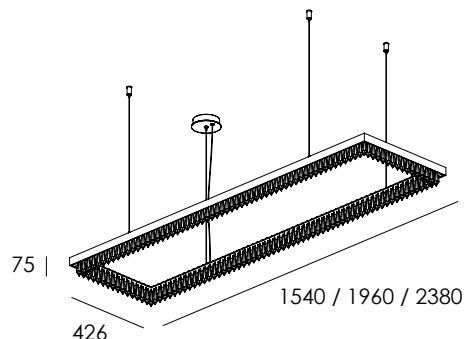

CRYSTAL RECTANGLE

PENDANT

ART IMITATING LIGHT
DEAN PHILLIPS

REMOTE DRIVER

SURFACE MOUNTED CEILING PLATE

RECESSED CEILING PLATE

RECESSED CEILING PLATE CUT OUT
Ø102mm

DESIGN FEATURES

SPECIFICATIONS

MATERIAL

BRASS / GLASS CRYSTAL

FINISH

PATINA + CLEAR COAT

LAMP

DPAL 24V FLEXIBLE LED TAPE

OUTPUT

SIZE	DPAL20	DPAL60
1540:	28W / 2,032lm	64W / 4,408lm
1960:	34W / 2,469lm	77W / 5,356lm
2380:	40W / 2,906lm	91W / 6,303lm

RAW LAMP FLUX

NOTE

CRYSTALS TO BE ATTACHED BY CONTRACTOR

OPTIONS

SIZE: 1540 / 1960 / 2380