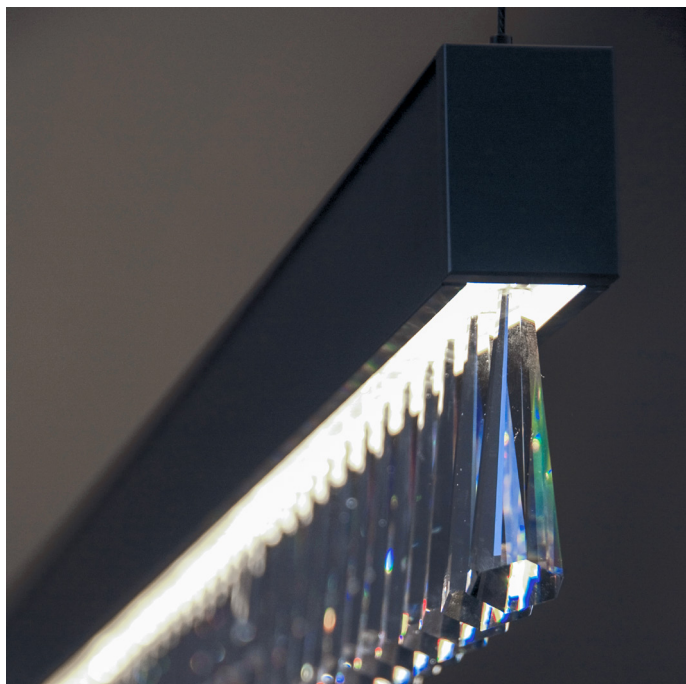

CRYSTAL STRAIGHT

PENDANT

ART IMITATING LIGHT
DEAN PHILLIPS

REMOTE DRIVER

SURFACE MOUNTED CEILING PLATE

RECESSED CEILING PLATE

RECESSED CEILING PLATE CUT OUT
Ø102mm

DESIGN FEATURES

- Classic design aesthetic
- Premium materials
- Available in three outputs
- Adjustable suspension height

INSTALLATION FEATURES

- Australian designed and made
- 5 year warranty
- 10 year extended warranty optional
- Easy install ceiling plate

SPECIFICATIONS

MATERIAL

ALUMINIUM / GLASS CRYSTAL

FINISH

POWDER COAT

LAMP

DPAL 24V FLEXIBLE LED TAPE

OUTPUT

CRYSTALS: Lead-Free Glass

CEILING PLATE FINISH: White / Black

CEILING PLATE TYPE: Surface Mounted / Recessed

SUSPENSION TYPE: 2m Wire / 4m Wire

LED: DPAL20 / DPAL60

COLOUR TEMP: 2700K / 3000K / 4000K

DIMMING: Non Dim / DALI Dim