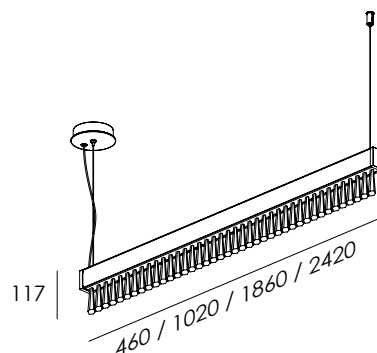

CRYSTAL STRAIGHT

PENDANT

ART IMITATING LIGHT
DEAN PHILLIPS

REMOTE DRIVER

SURFACE MOUNTED CEILING PLATE

RECESSED CEILING PLATE

RECESSED CEILING PLATE CUT OUT
Ø102mm

DESIGN FEATURES

SIZE	DPAL20	DPAL60
460:	3W / 218lm	7W / 474lm
1020:	7W / 510lm	16W / 1,105lm
1860:	13W / 946lm	30W / 2,053lm
2420:	17W / 1,238lm	39W / 2,685lm

RAW LAMP FLUX

OPTIONS

SIZE: 460 / 1020 / 1860 / 2420

FINISH: White / Black / Bronze / Silver / Gold