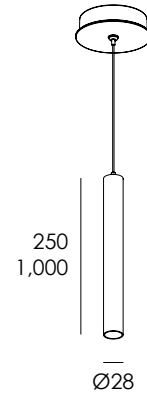

EXHAUSTED LED ONE

PENDANT

ART IMITATING LIGHT
DEAN PHILLIPS

DESIGN FEATURES

- Minimalist design aesthetic
- Available in a wide range of finishes
- Two tone finish optional
- Adjustable suspension height
- Tapered interior achieves a sharp edge appearance
- Custom ceiling plate optional for clustered fittings
- Dimmable when grouped in series

LAMP

CREE COB

OUTPUT

1W / 350mA / 98lm

RAW LAMP FLUX

OPTICS

NARROW

NOTE