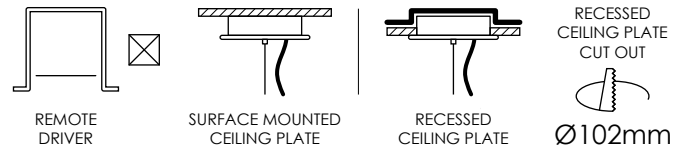

EXHAUSTED LED ONE

PENDANT

ART IMITATING LIGHT
DEAN PHILLIPS

DESIGN FEATURES

- Minimalist design aesthetic
- Available in a wide range of finishes
- Two tone finish optional
- Adjustable suspension height
- Tapered interior achieves a sharp edge appearance
- Custom ceiling plate optional for clustered fittings
- Dimmable when grouped in series