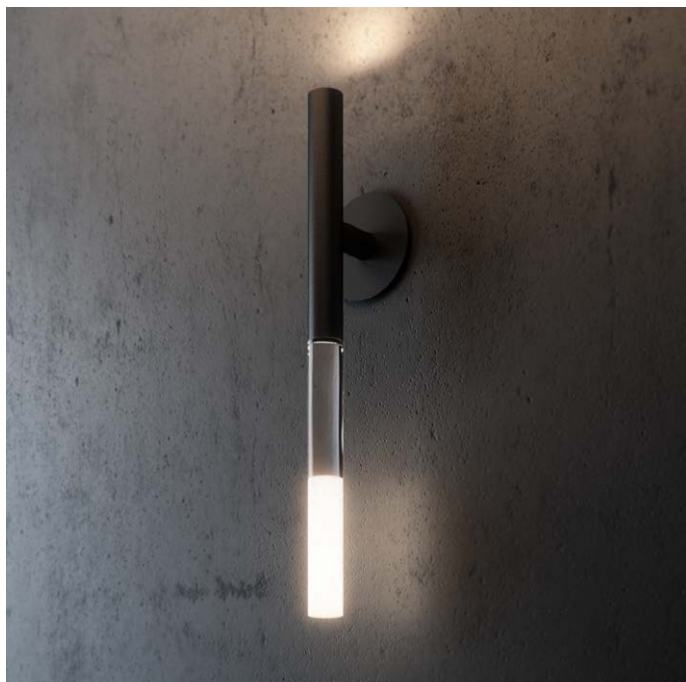

# TALL BOY ACRYLIC WALL

WALL MOUNTED

ART IMITATING LIGHT  
DEAN PHILLIPS

REMOTE DRIVER

## DESIGN FEATURES

- Minimalist design aesthetic
- Custom finishes available
- Up and downward illumination
- Complies with AS/NZS 60598.2.1