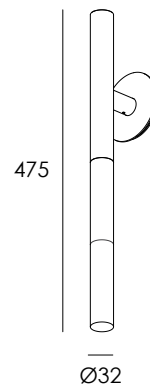

# TALL BOY ACRYLIC WALL

WALL MOUNTED

ART IMITATING LIGHT  
DEAN PHILLIPS

REMOTE DRIVER