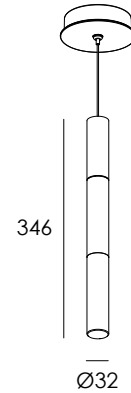

TALL BOY ACRYLIC PENDANT

ART IMITATING LIGHT
DEAN PHILLIPS

REMOTE DRIVER

SURFACE MOUNTED CEILING PLATE

RECESSED CEILING PLATE

RECESSED CEILING PLATE CUT OUT
Ø102mm

DESIGN FEATURES

- Minimalist design aesthetic
- Custom powder coat finishes available
- Adjustable suspension height
- Clear acrylic diffuser with frosted lower half
- Custom ceiling plate optional for clustered fittings

ALUMINIUM / ACRYLIC

FINISH

POWDER COAT / ANODISE

LAMP

COB LED

OUTPUT

1W / 350mA / 98lm

RAW LAMP FLUX