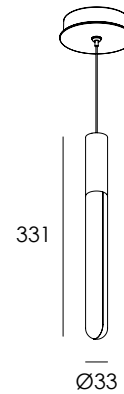

TALL BOY

PENDANT

ART IMITATING LIGHT
DEAN PHILLIPS

DESIGN FEATURES

- Minimalist design aesthetic
- Available in five different finishes
- Adjustable suspension height
- Custom ceiling plate optional for clustered fittings

INSTALLATION FEATURES

- Australian designed and made
- 1 year product warranty
- 5 year extended warranty optional
- Easy install ceiling plate

SPECIFICATIONS

MATERIAL

BRASS / PRESSED GLASS

FINISH

ELECTROPLATE / PATINA + CLEAR COAT

LAMP

COB LED

OUTPUT

1W / 350mA / 98lm

RAW LAMP FLUX

NOTE

CUSTOM CEILING PLATES AVAILABLE FOR CLUSTERS

OPTIONS

FINISH: Chrome
Satin Chrome
Antique Bronze
Satin Brass
Polished Brass

FLEX: Clear flex / Black flex

SUSPENSION: 2m / 4m

COLOUR TEMP: 2700K / 3000K / 4000K

CEILING PLATE FINISH: White / Black

CEILING PLATE TYPE: Surface mounted / Recessed