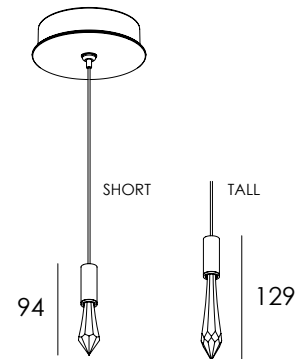

# CRYSTAL DRIP

PENDANT

ART IMITATING LIGHT  
DEAN PHILLIPS

REMOTE DRIVER

SURFACE MOUNTED CEILING PLATE

RECESSED CEILING PLATE

RECESSED CEILING PLATE CUT OUT  
Ø102mm