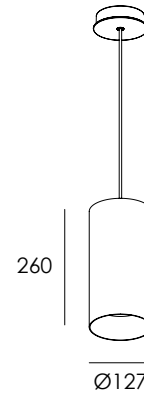

EXHAUSTED ES

PENDANT

ART IMITATING LIGHT
DEAN PHILLIPS

NO DRIVER

SURFACE MOUNTED CEILING PLATE

RECESSED CEILING PLATE

RECESSED CEILING PLATE CUT OUT
Ø102mm

DESIGN FEATURES