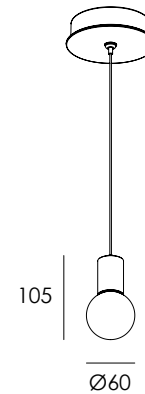

WRECKING BALL

PENDANT

ART IMITATING LIGHT
DEAN PHILLIPS

REMOTE DRIVER

SURFACE MOUNTED CEILING PLATE

RECESSED CEILING PLATE

RECESSED CEILING PLATE CUT OUT
Ø102mm

DESIGN FEATURES

- Minimalist design aesthetic
- Available in multiple finishes
- Multiple diffuser finish options
- Adjustable suspension height
- Custom ceiling plate optional for clustered fittings

INSTALLATION FEATURES

EXAMPLE CODE

WRECKING BALL / SUS 2M / BLACK / FROST / CLEAR FLEX / 3K / WHITE SM / NON DIM

PROJECT:

TYPE NO.:

QTY:

REV: 18/04/19

DEANPHILLIPS.COM.AU