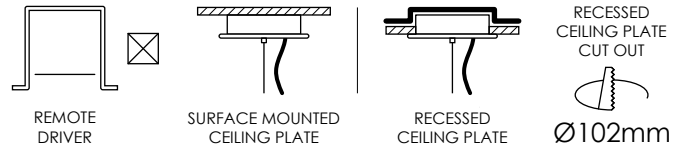

## DESIGN FEATURES

- Minimalist design aesthetic
- Available in a wide range of finishes
- Adjustable suspension height
- Custom ceiling plate optional for clustered fittings
- Dimmable