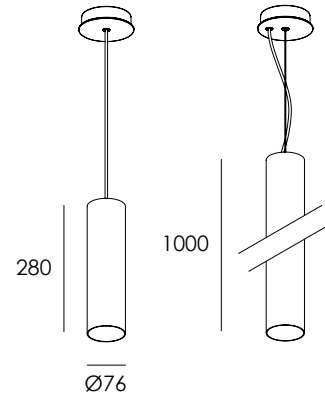

EXHAUSTED MR16

PENDANT

ART IMITATING LIGHT
DEAN PHILLIPS

INTEGRAL DRIVER

SURFACE MOUNTED CEILING PLATE

RECESSED CEILING PLATE

RECESSED CEILING PLATE CUT OUT
Ø102mm

DESIGN FEATURES