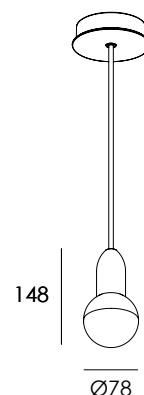

CHROME DOME SUS

PENDANT

ART IMITATING LIGHT
DEAN PHILLIPS

NO
DRIVER

RECESSED
CEILING PLATE
CUT OUT

Ø102mm

SURFACE MOUNTED
CEILING PLATE

RECESSED
CEILING PLATE

DESIGN FEATURES

- Minimalist design aesthetic
- Solid acrylic lens
- Aluminium dome heatsink
- Electroplated and powder coated finishes
- Available in four different finishes
- Coloured cloth fabric flex options
- Adjustable suspension height
- Custom ceiling plate optional for clustered fittings